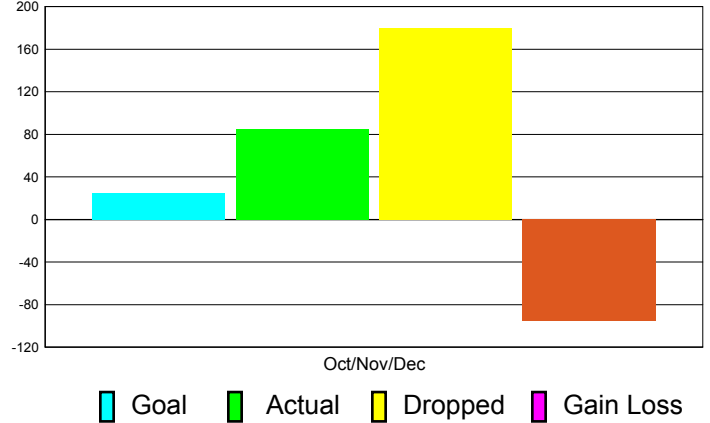

Membership Results 2011-2012

Goal, New, Dropped, Gain/Loss