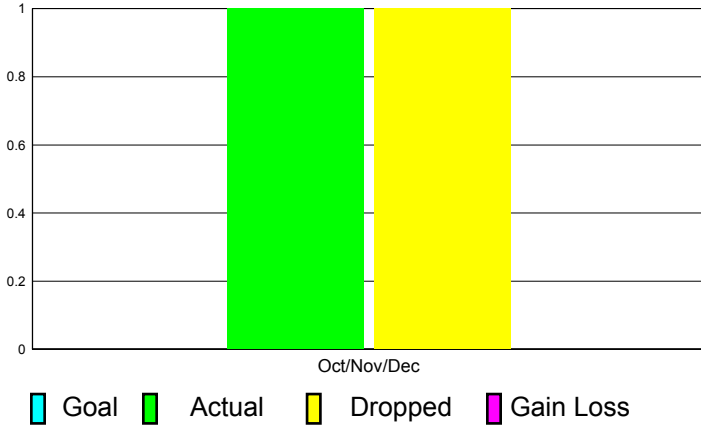

GMT Reports for District (or Undistricted) **District B 7**

GMT: Joel Rosendo Gómez Franco Location: **MEXICO**

GMT CA: 3

CLUBS

**Club Results
2011-2012**

**Clubs
2010-2011**

Month	New Club Goal	Actual New Clubs	Actual Dropped Clubs	Gain/Loss of Clubs	Gain/Loss of Clubs
Oct/Nov/Dec	0	1	1	0	-1
Totals	0	1	1	0	-1

Club Results 2011-2012

Goal, New, Dropped, Gain/Loss

Comparison of Club Gain/Loss

Current Year Compared to the Previous Year

YTD Status Quo Clubs 2010-2011

Status Quo Clubs Compared to Status Quo Members

MEMBERSHIP